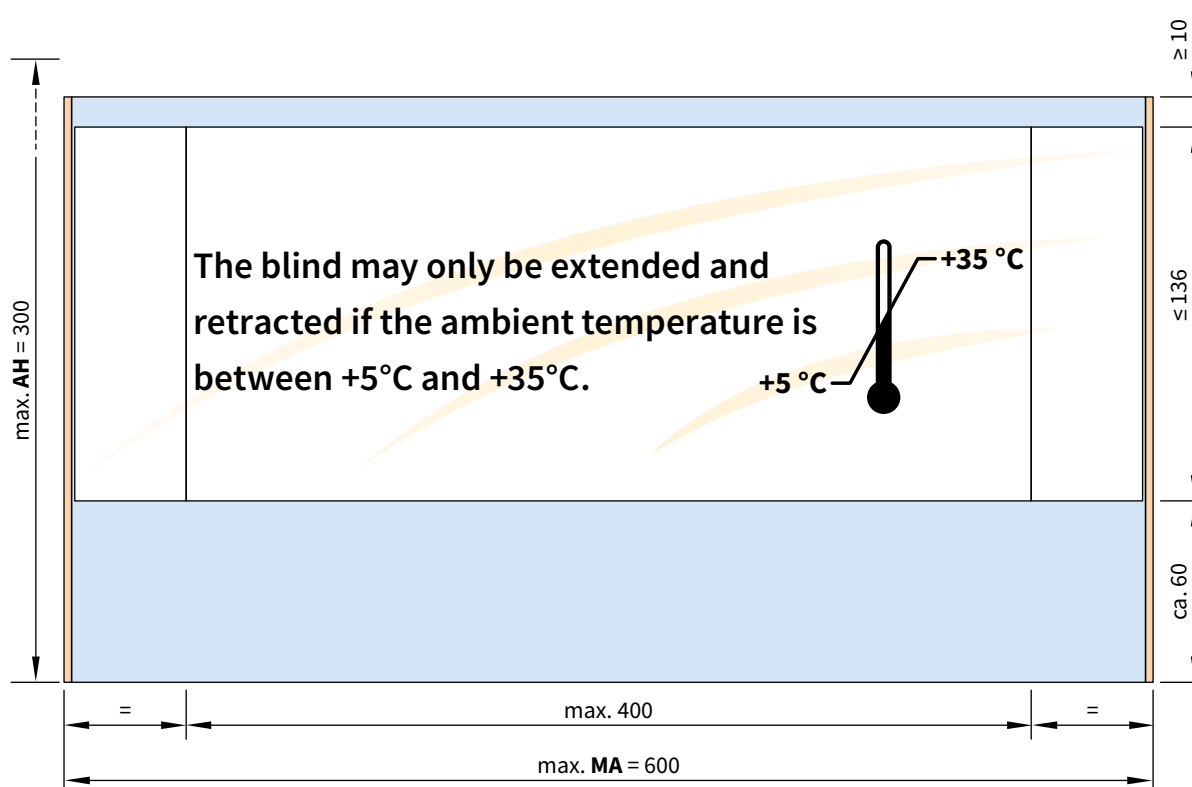

panorama window

markilux panorama window 776 tracfix / 876 tracfix

The flexible window providing an unobstructed view.

flexible panorama window for markilux 776 tracfix and markilux 876 tracfix

- maximum blind size:
fixture width 600 cm × unit height 300 cm
- continuous panorama window
maximum height 136 cm
- fabric strip above and below the window foil:
sunvas or sunsilk
- the fabric strips are always seamless: With striped
patterns the stripes run horizontally, therefore plain
patterns are recommended
- only available with tracfix

Dimension overview panorama window

AH = unit height

MA = blind fixture width

The different properties of polyester fabrics and those of the window foil may, depending on the temperature and conditions, lead to the formation of wrinkles, fraying, curved lines where the materials meet and to squeaking. The foil may also become electrostatically charged.